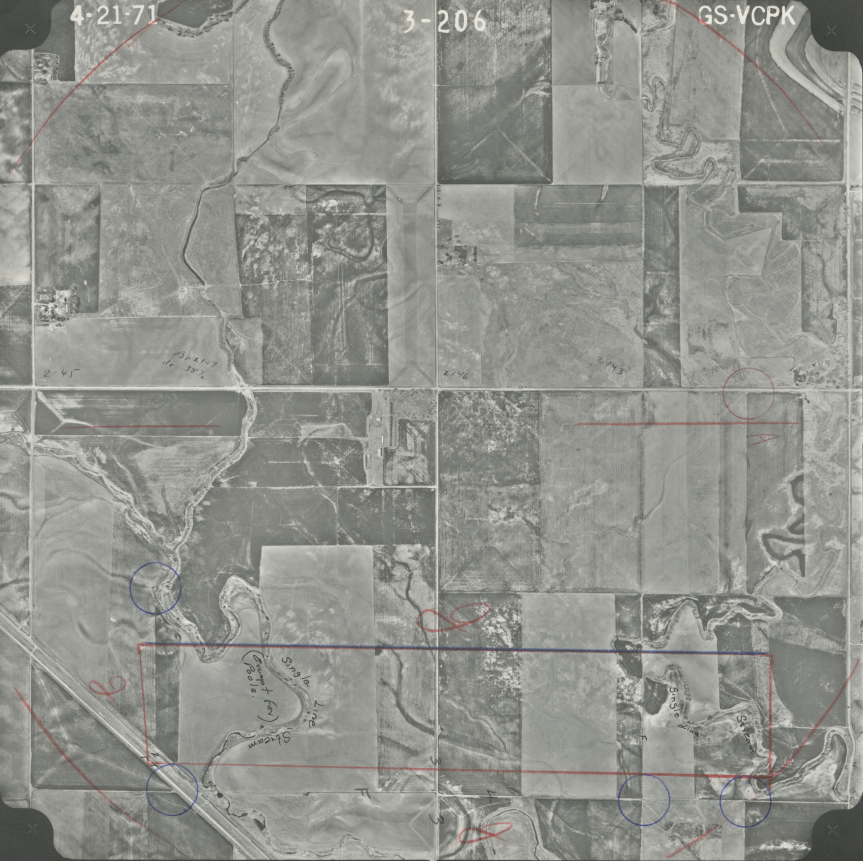

4-21-71

3-206

GS-VCPK

2.45

3241.9  
14.38%

2.46

2.43

Shicom  
(part of)  
(Boats)

5390 ft  
1.02

5390 ft

5390 ft