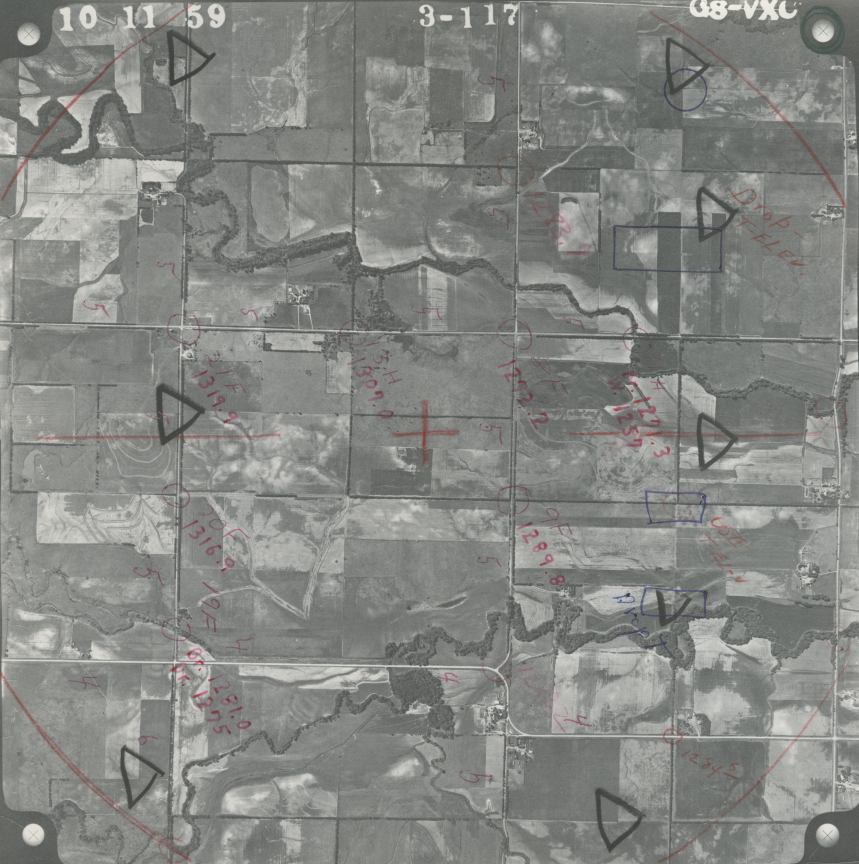

10 11 59

3-117

GS-VXC

5

Drop
FEELY

COZ
TALKY

H
11/11

1/2
12/1

12/28/11
12/28/11
12/28/11
12/28/11

12/22/22

9/28/88
12/28/11

H

1/9/00
1/9/00

13/19/9

13/16/9

19/01/01

01/5/11

5

5

3

4

6

4

4