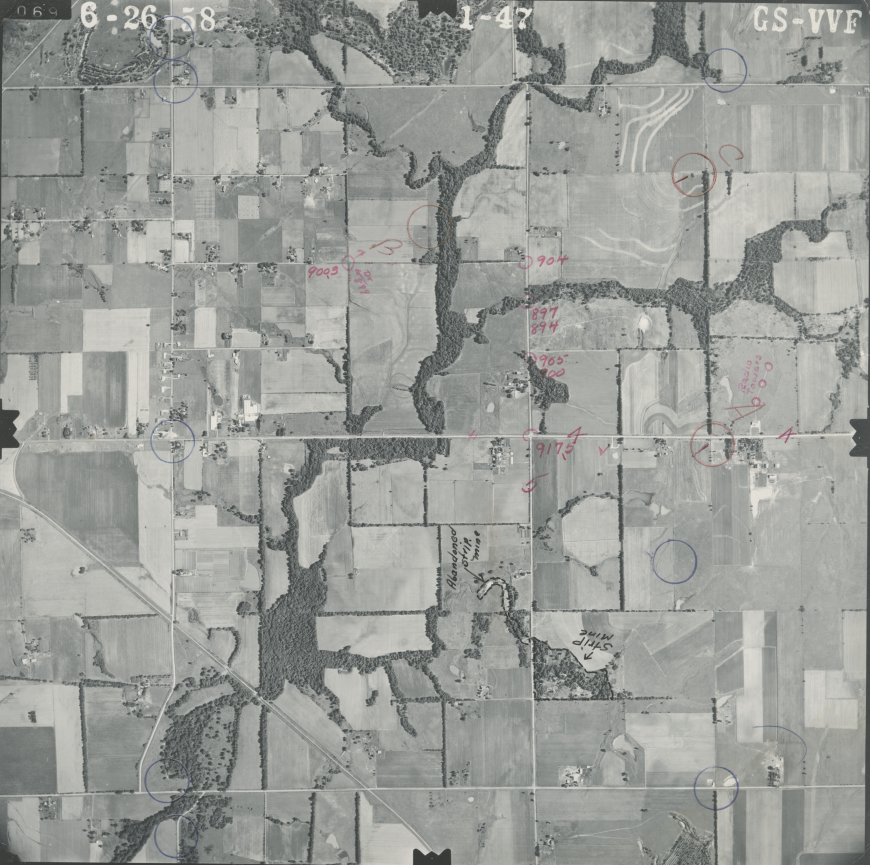

6-26-58

1-47

GS-VVF

9003

904

877
874

985
100

917

900

SHIP
MINE

Handmade
ditch
mine