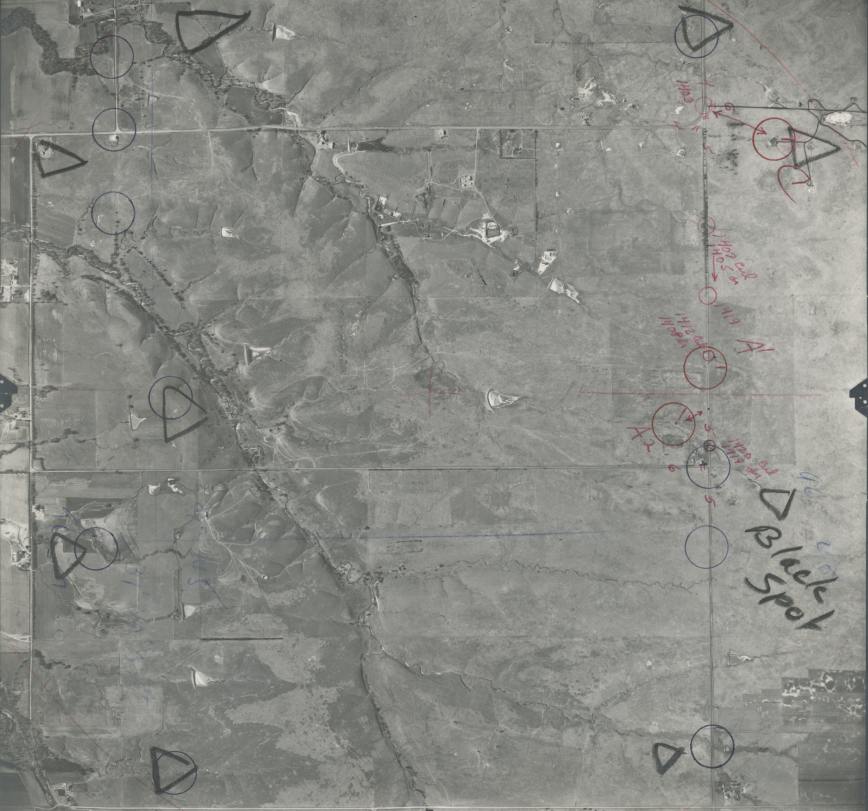

12-14-62

3-99

GS-VANY

Handwritten annotations in red and black ink:

- Red circles and triangles along a vertical red line.
- Red curved line in the upper right.
- Black triangles and circles scattered across the fields.
- Blue horizontal line across the middle.
- Text "Black Spot" in the lower right.
- Other illegible handwritten notes and numbers.