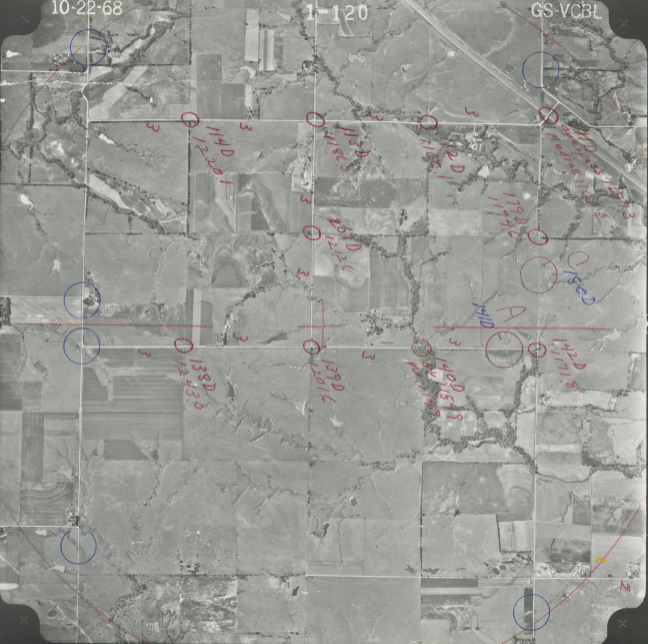

10-22-68

1-120

GS VCBL

Handwritten red annotations on the map include:

- Large red 'X' in the top left corner.
- Red line running diagonally from the top right towards the center.
- Red line running horizontally across the middle of the map.
- Red line running diagonally from the bottom left towards the bottom right.
- Red circles and lines scattered across the grid, many with alphanumeric codes (e.g., 114D, 112D, 119D, 141D, 138D, 139D, 140D, 141D, 142D, 143D, 144D, 145D, 146D, 147D, 148D, 149D, 150D, 151D, 152D, 153D, 154D, 155D, 156D, 157D, 158D, 159D, 160D, 161D, 162D, 163D, 164D, 165D, 166D, 167D, 168D, 169D, 170D, 171D, 172D, 173D, 174D, 175D, 176D, 177D, 178D, 179D, 180D, 181D, 182D, 183D, 184D, 185D, 186D, 187D, 188D, 189D, 190D, 191D, 192D, 193D, 194D, 195D, 196D, 197D, 198D, 199D, 200D).
- Some codes are followed by 'C' or 'D'.
- Blue circles scattered across the grid, some empty and some with a small blue dot.