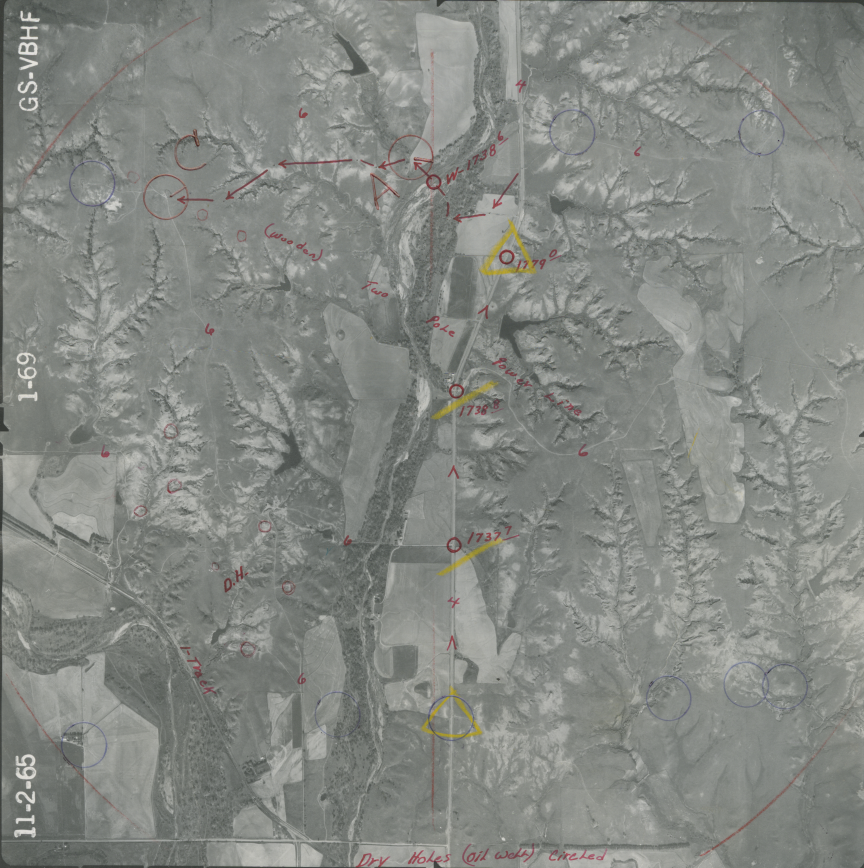

GS-VBHF

1-69

11-2-65

(Wood den)

Two

Pisc

Pisc

1736

1737

1779

1738

D.H.

1-17-65

Dry Holes (all wds) circled